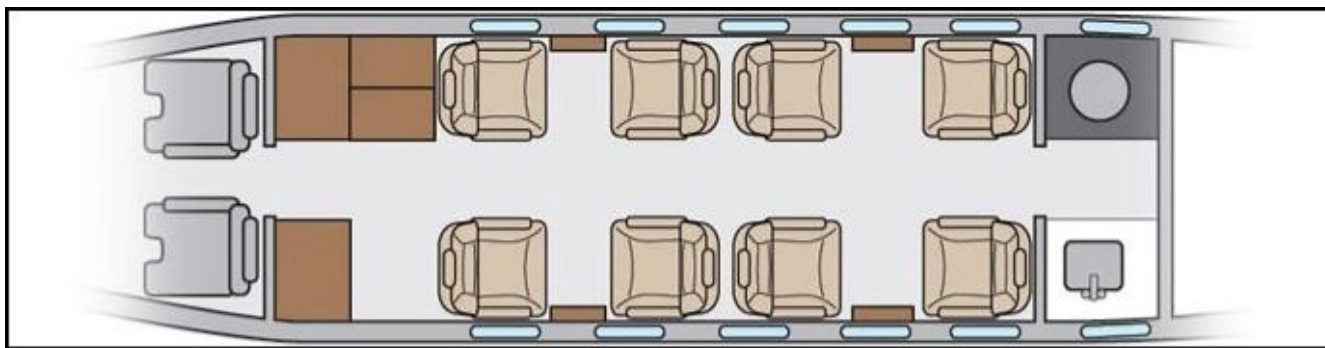

The information contained here should be reviewed before purchasing this aircraft

PAINT:

NEW Paint in 2021. Overall white with turquoise and gray accent stripes.

INTERIOR:

Eight passengers in executive configuration with double club, male burl wood veneer cabinetry, polished Rose Gold metal surfaces, forward belted jumpseat approved for 9th passenger, aft lavatory with vanity and storage and air conditioning.