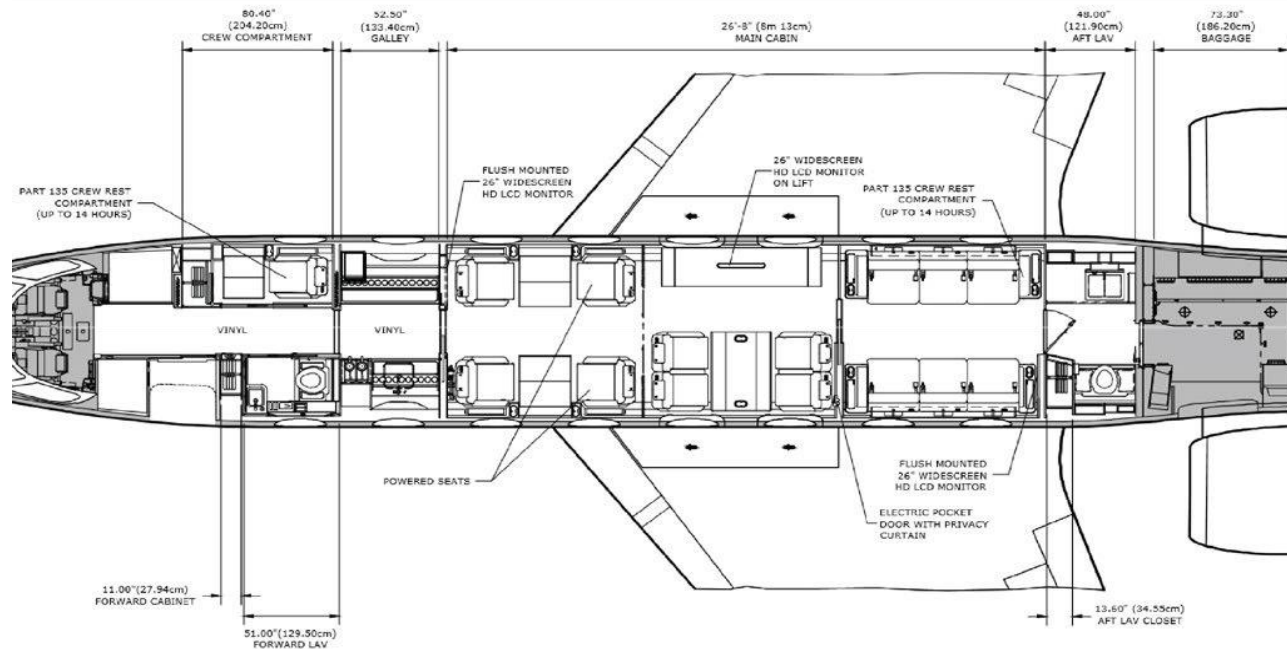

2016 Gulfstream G-650ER

SERIAL NUMBER 6165 - N1CV

www.ThePrivateJetCompany.com

+1 561 691 3545 | Info@ThePrivateJetCompany.com

INTERIOR

New Interior in 2026

- Executive 14 Passenger Seating Configuration including:
 - Front Cabin: Two Forward Facing Seats
 - Mid Cabin: Left Side 4-Place Club Seating facing Credenza
 - Aft Cabin: Two 3-Place Forward Facing Divans
- Forward Crew Compartment w/ 1 Crew Bunk
- Forward Crew Lavatory & Aft guest Lavatory
- Forward Galley